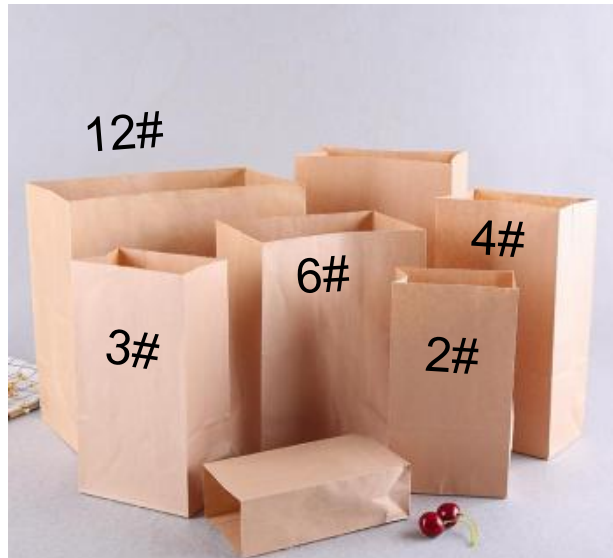

Bagasse Tray / Tableware

3 Compartment Food Tray

4 Compartment Food Tray

5 Compartment Food Tray

6 Compartment Food Tray

Item	volume	SIZE mm	SIZE inch	pcs/ctn
3 Compartment Food Tray	775ml	232*198*H39.1	9.1*7.8*1.5"	200
4 Compartment Food Tray	725ml	232*198*H40.6	9.1*7.8*1.6"	200
Food Tray Lid	3 / 4 Compartment	241*207*H12.6	9.5*8.1*0.5"	200
5 Compartment Food Tray	/	265*211*H23.5	10.4*8.3*0.9"	500
6 Compartment Food Tray	/	320*220*H28	12.6*8.7*1.1"	250
Bagasse Knife	/	161*17*3	6.3*0.7*0.1"	3000
Bagasse Fork	/	159*16*8	6.3*0.6*0.3"	3000
Bagasse Spoon	/	159*16*10	6.3*0.6*0.4"	3000

Bagasse Knife

Bagasse Fork

Bagasse Spoon

First Choice For Restaurants

Paper Bag

Kraft Paper Bag
Paper Bag with Handle
V Button Food Bag
Food Pocket Ba

Kraft Paper Bag

Kraft Paper Bag(Square Bottom)