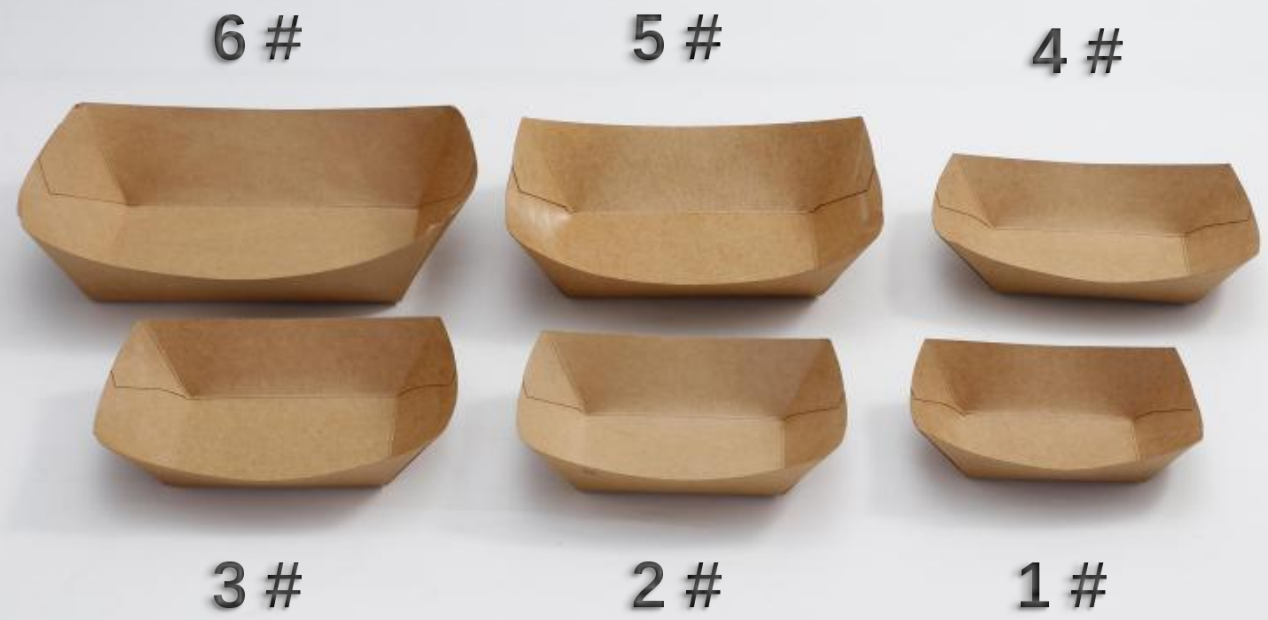

Kraft food tray

**Food container
paper tray**

item	volume	Top-H mm	Top-H inch	pcs/ctn
1 #	100 ml	105*67*27	4.1*2.6*1.1"	1000
2 #	200 ml	125*80*36	4.9*3.1*1.4"	1000
3 #	300 ml	148*93*41	5.8*3.7*1.6"	1000
4 #	400 ml	152*100 *41	6*3.9*1.6"	1000
5 #	800 ml	178*100 *45	7*3.9*1.8"	500
6 #	1200 ml	215*128*58	8.5*5*2.3"	500