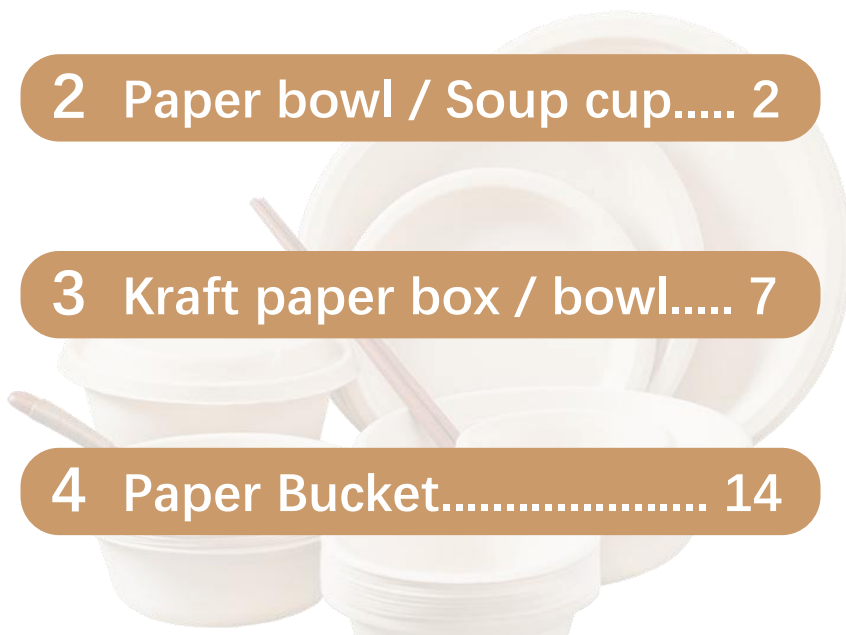

CONTENTS

1 About Us..... 1

2 Paper bowl / Soup cup.... 2

3 Kraft paper box / bowl.... 7

4 Paper Bucket..... 14

5 Paper Box..... 18

6 Bagasse Product..... 25

7 Paper Bag..... 29

8 Paper Cup / Sushi box.... 33

9 Food Wrap Paper..... 41